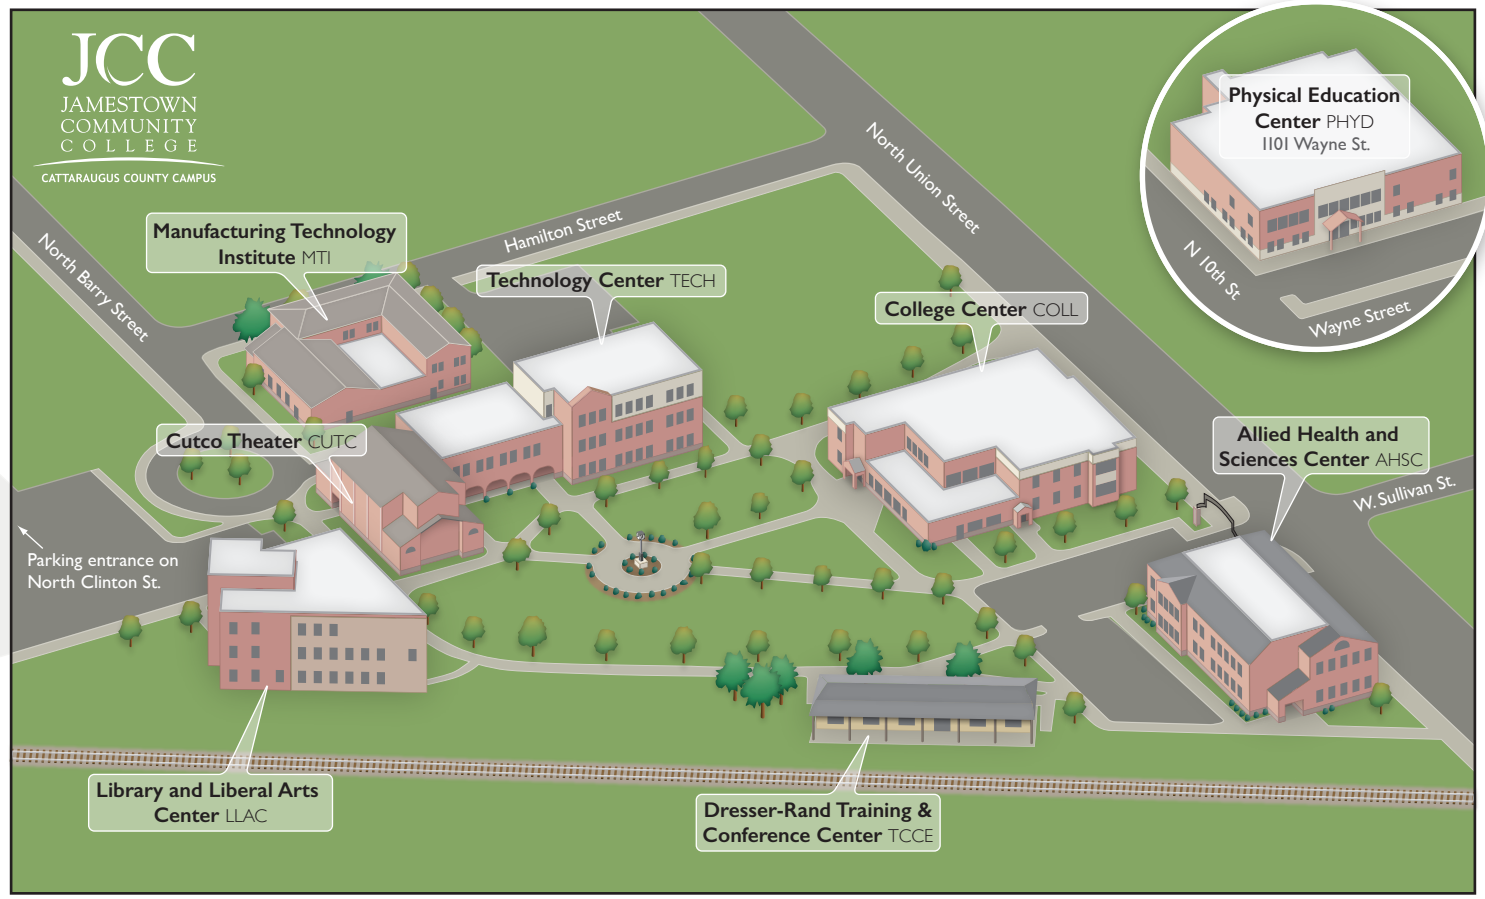

# JCC

JAMESTOWN  
COMMUNITY  
COLLEGE

CATTARAUGUS COUNTY CAMPUS

**Manufacturing Technology Institute MTI**

**Technology Center TECH**

**College Center COLL**

**Cutco Theater CUTC**

Parking entrance on North Clinton St.

**Allied Health and Sciences Center AHSC**

**Library and Liberal Arts Center LLAC**

**Dresser-Rand Training & Conference Center TCCE**

**Physical Education Center PHYD**  
1101 Wayne St.